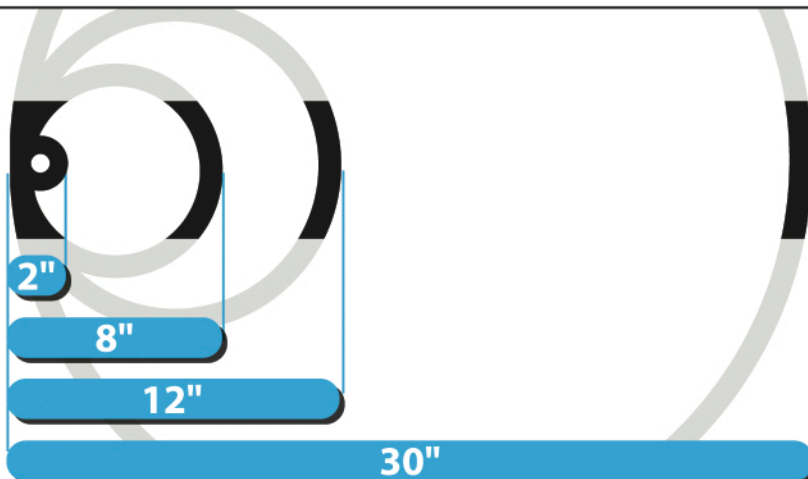

JOINTING CALLIBRE SYSTEM

*ANYBODY CAN MAKE SOMETHING COMPLEX;
IT TAKES REAL EFFORT TO MAKE SOMETHING SIMPLE.*

Features

- No messy part numbers, no confusing terminology.
- Infographic approach to jointing selection.
- Applicable for PVC, CPVC, ABS and transition solvents.
- Applicable for Cleaners, Primers and PTFE Thread sealants.
- The right product for your application every single time.
- For joints from 1/4 ~ 30"

HYDROSEAL

22 calibre
40 calibre
45 calibre
50 calibre

CALLIBRE SYSTEM